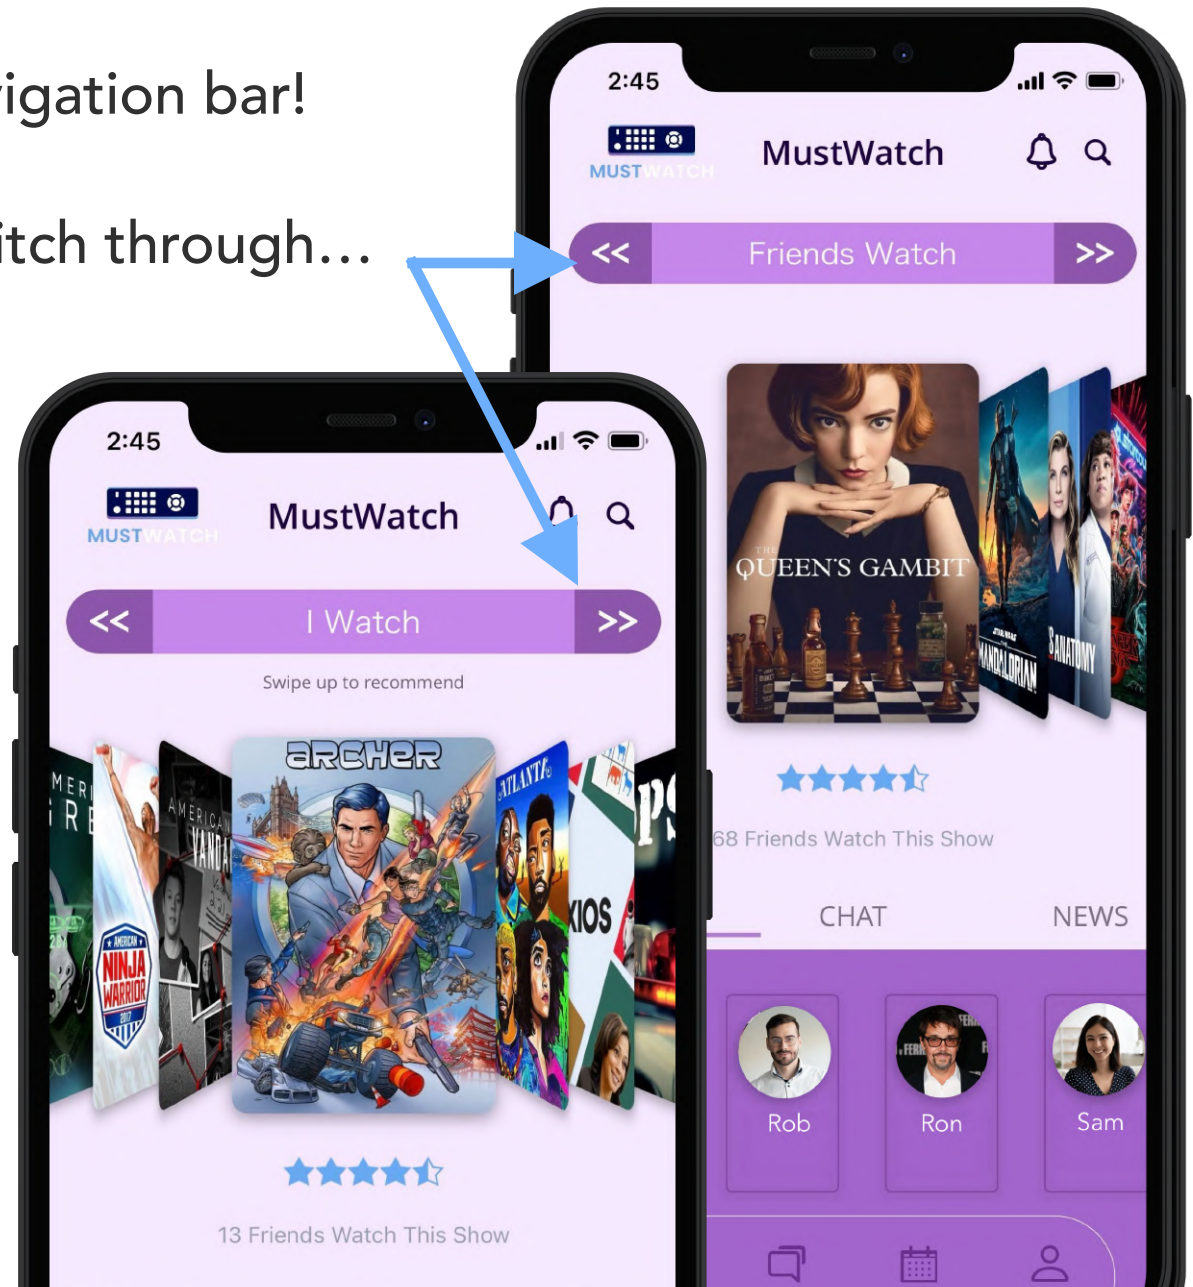

New Navigation

We've updated the top navigation bar!

Now click the arrows to switch through...

- I Watch
- Friends Watch
- Recommendations
- Watch List

MUSTWATCH

MUSTWATCH

Watch List

We've also added a new feature called Watch List. Now you can save shows and movies for when you're ready to watch them later!

Click on the show or movie to see the info page, then select: "Add to Watch List"

MUSTWATCH

Watch List

Find your Watch List using the navigation bar.

MustWatch now makes tracking all the shows and movies you want to watch easier than ever!