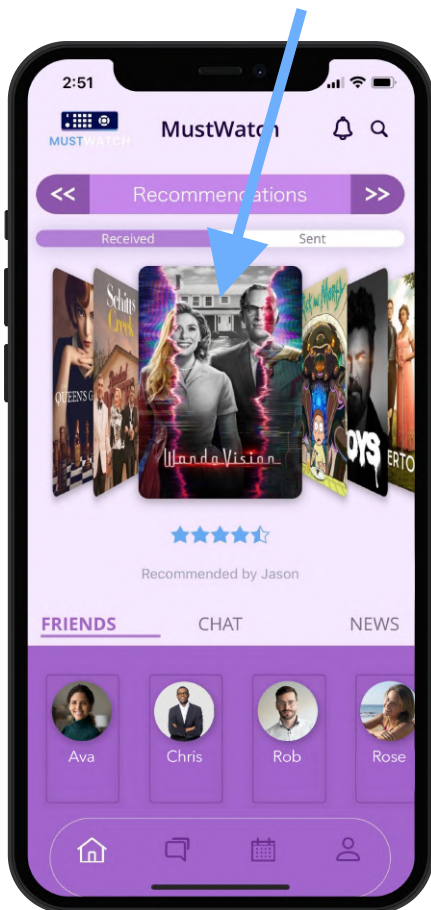

New Navigation

We've updated the top navigation bar!

Now click the arrows to switch through...

- I Watch
- Friends Watch
- Recommendations
- Watch List

MUSTWATCH

MUSTWATCH

Watch List

We've also added a new feature called Watch List. Now you can save shows and movies for when you're ready to watch them later!

Click on the show or movie to see the info page, then select: "Add to Watch List"

MUSTWATCH

Watch List

Find your Watch List using the navigation bar.

MustWatch now makes tracking all the shows and movies you want to watch easier than ever!